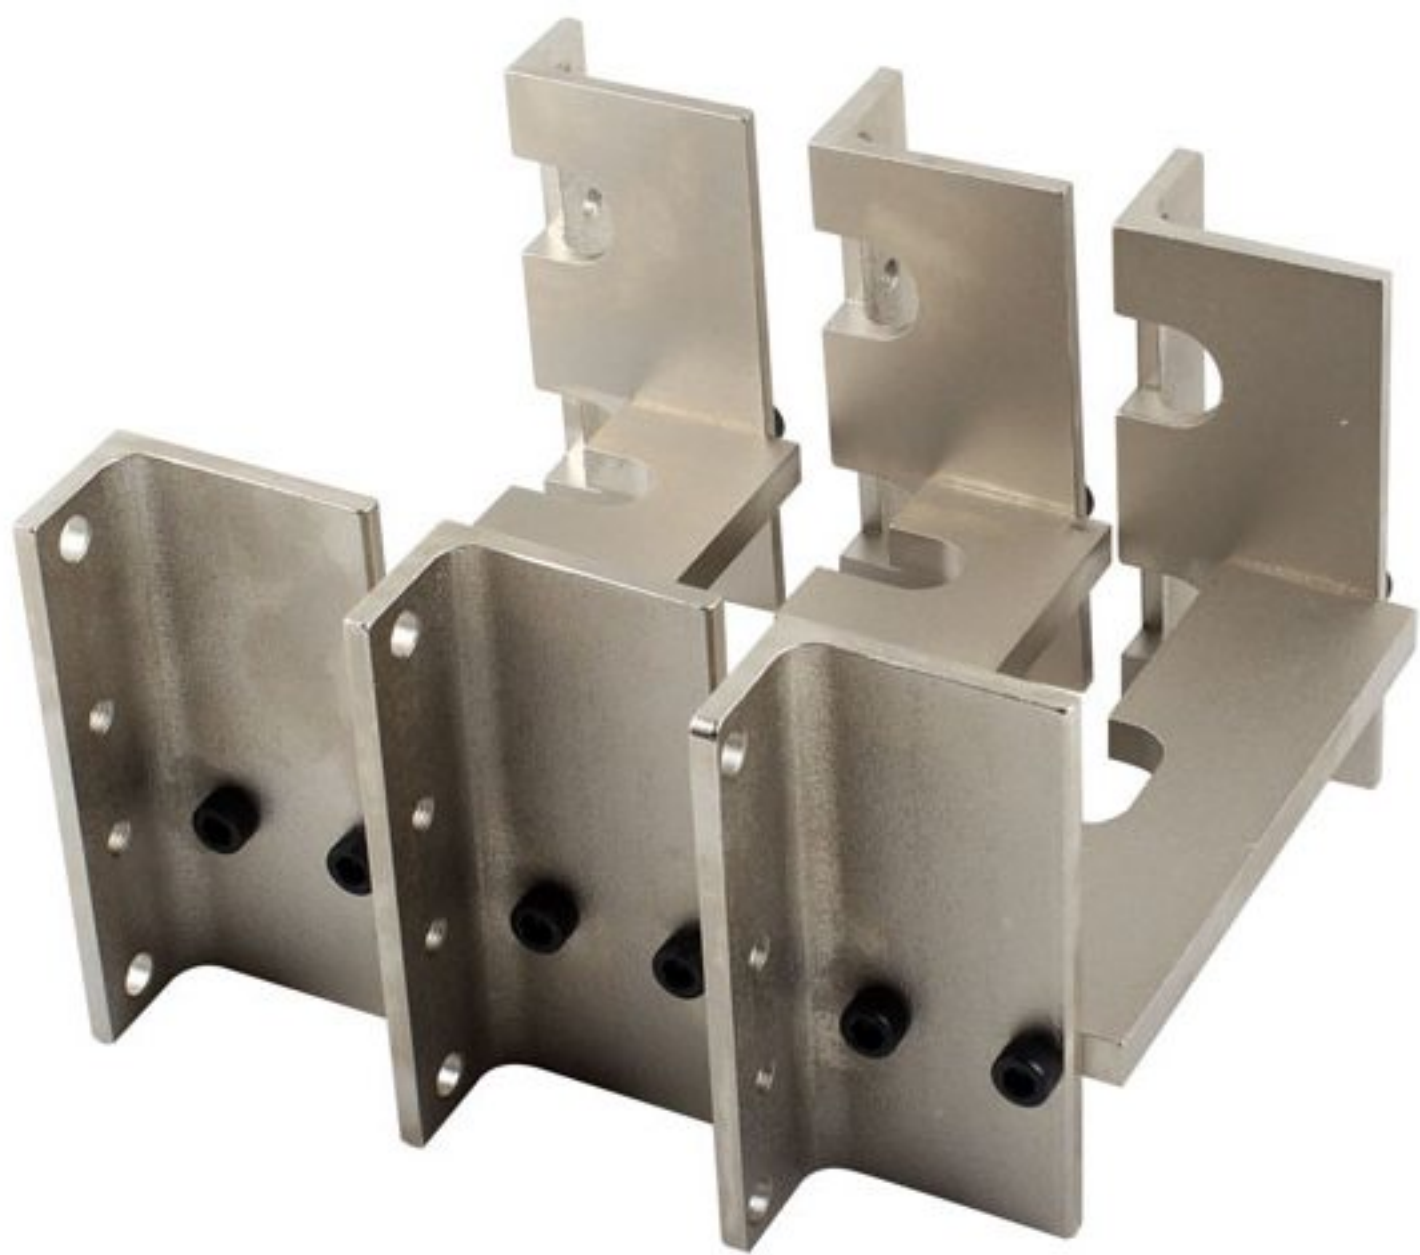

The Sixth Layer (6678C/ 12PCS Benz Engine Timing Tool Set): 3PCS Benz Engine Timing Tool Set/ 12PCS Benz Engine Timing Tool Set